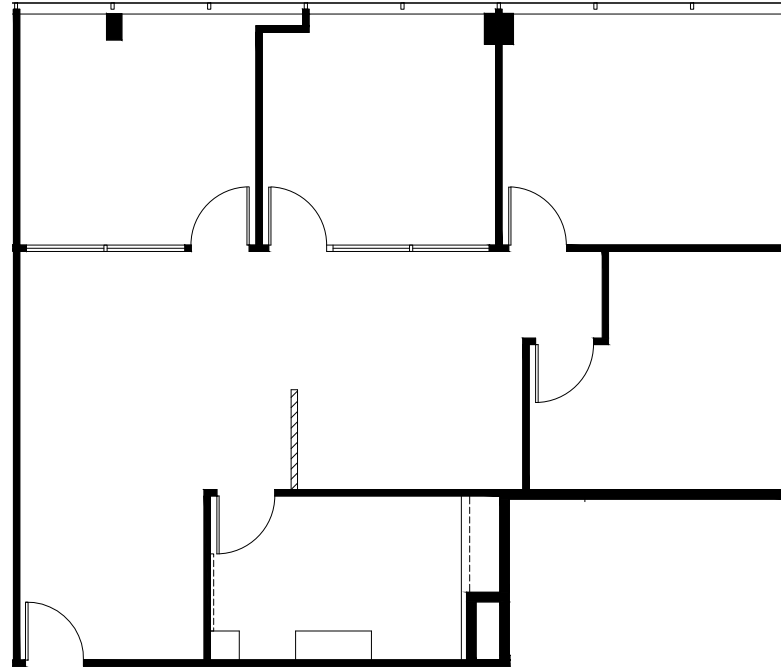

FLOOR LOCATION PLAN

SITE LOCATION PLAN

LPCWEST
LINCOLN PROPERTY COMPANY

OPEN
360 N. PACIFIC HIGHWAY
EL SEGUNDO, CA 90245

SUITE 1064
1,402 RSF